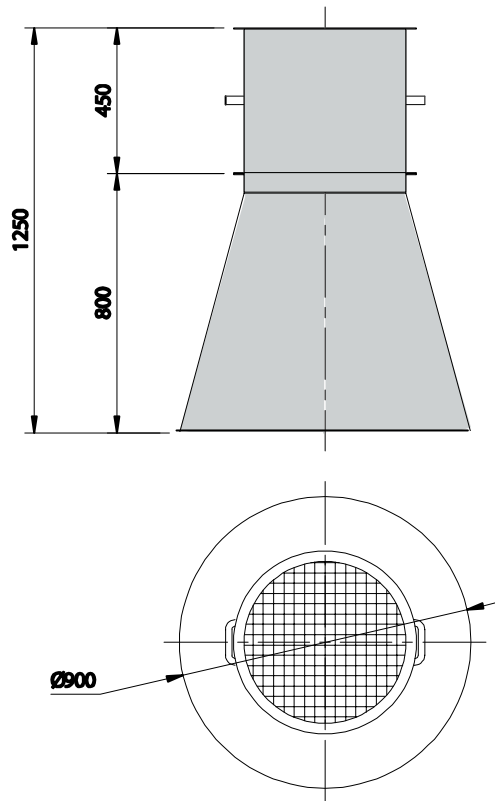

CROCUS POTATO AERATOR

Cooling and aerating potatoes

The Crocus potato aerator is especially designed for aerating potatoes and other tubers.

The aerator may be used in both indoor and outdoor stores where it can suck or blow air through the stored potatoes.

Aerates up to 165 tons potatoes at 80m³/tons / hour.

Technical data:

Ventilator fan: 3 kW axial ventilator fan
Dia. 500 x 450, 2800 revs./ min.
Output: 13.400 m³/hour
with 30 mm. water column.

Cone: Dia. 500 /900 with dia. 500 mm.
flange
The cone and ventilator fan are
bolted together.

CROCUS

Virkevangen 25, Assentoft
DK-8900 Randers
Denmark

Tlf.: (+45) 8795 9300
Fax: (+45) 8795 9309